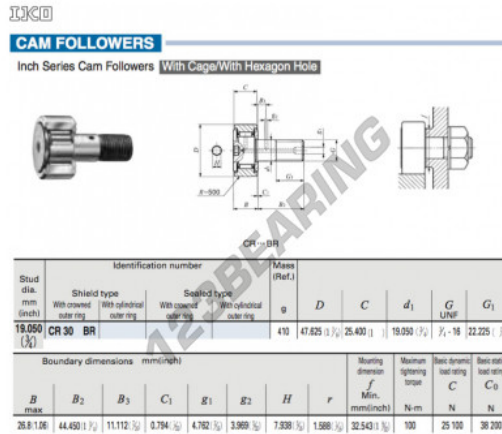

Cam follower CR30-BR-IKO - CR30-BR-IKO

<https://www.123bearing.eu/bearing-housing/deep-groove-bearing/cam-follower/cr30-br-iko>

PRODUCT FEATURES

Brand	IKO
N° Ean13	3616060462671
Inside diameter	19.05 mm
Outside diameter	47.625 mm
Thickness	25.4 mm
Weight	410 g
Packaging	1