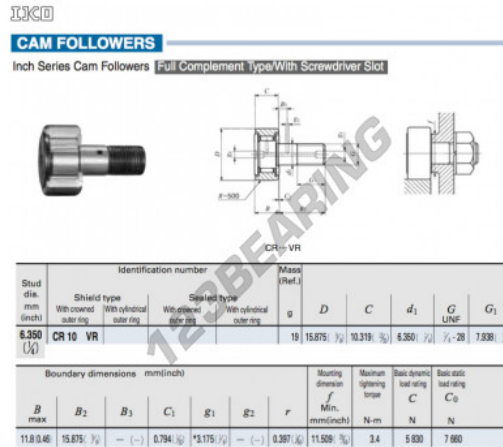

Cam follower CR10-VR-IKO - CR10-VR-IKO

<https://www.123bearing.eu/bearing-housing/deep-groove-bearing/cam-follower/cr10-vr-iko>

PRODUCT FEATURES

Brand	IKO
N° Ean13	3616060463234
Inside diameter	6.35 mm
Outside diameter	15.875 mm
Thickness	10.319 mm
Weight	19 g
Packaging	1