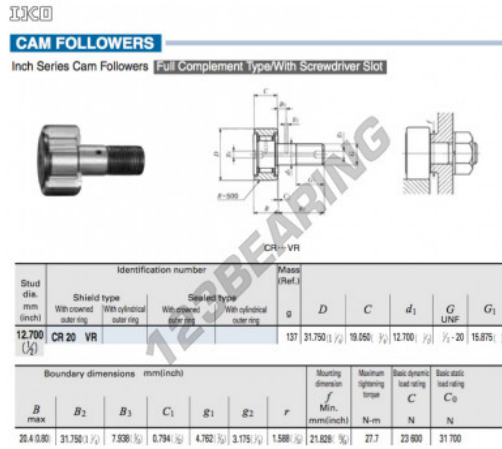

Cam follower CR20-VR-IKO - CR20-VR-IKO

<https://www.123bearing.eu/bearing-housing/deep-groove-bearing/cam-follower/cr20-vr-iko>

PRODUCT FEATURES

Brand	IKO
N° Ean13	3616060463708
Inside diameter	12.7 mm
Outside diameter	31.75 mm
Thickness	19.05 mm
Weight	137 g
Packaging	1