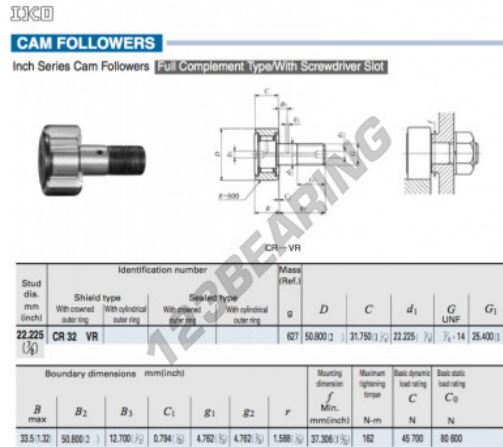

Cam follower CR32-VR-IKO - CR32-VR-IKO

<https://www.123bearing.eu/bearing-housing/deep-groove-bearing/cam-follower/cr32-vr-iko>

PRODUCT FEATURES

Brand	IKO
N° Ean13	3616060464170
Inside diameter	22.225 mm
Outside diameter	50.8 mm
Thickness	31.75 mm
Weight	627 g
Packaging	1