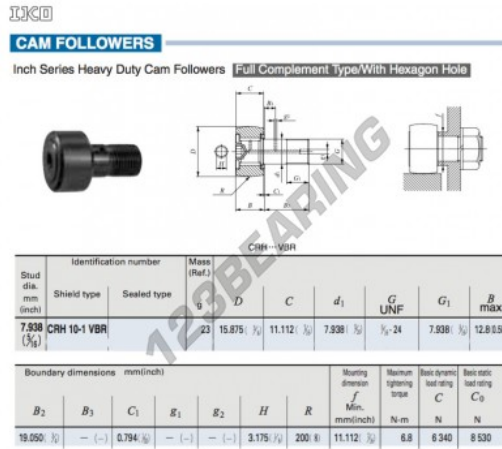

Cam follower CRH10-1-VBR-IKO - CRH10-1-VBR-IKO

<https://www.123bearing.eu/bearing-housing/deep-groove-bearing/cam-follower/crh10-1-vbr-iko>

PRODUCT FEATURES

Brand	IKO
N° Ean13	3663952462769
Inside diameter	7.938 mm
Outside diameter	15.875 mm
Thickness	11.112 mm
Weight	23 g
Packaging	1