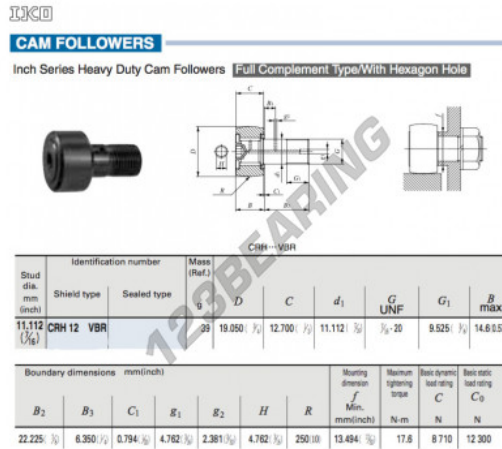

Cam follower CRH12-VBR-IKO - CRH12-VBR-IKO

<https://www.123bearing.eu/bearing-housing/deep-groove-bearing/cam-follower/crh12-vbr-iko>

PRODUCT FEATURES

Brand	IKO
N° Ean13	3663952462936
Inside diameter	11.112 mm
Inside diameter	7/16" inch
Outside diameter	19.05 mm
Outside diameter	3/4" inch
Thickness	12.7 mm
Thickness	1/2" inch
Weight	39 g
Packaging	1