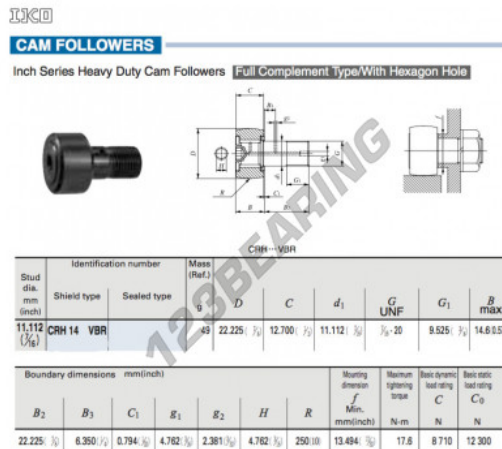

Cam follower CRH14-VBR-IKO - CRH14-VBR-IKO

<https://www.123bearing.eu/bearing-housing/deep-groove-bearing/cam-follower/crh14-vbr-iko>

PRODUCT FEATURES

Brand	IKO
N° Ean13	3663952463018
Inside diameter	11.112 mm
Inside diameter	7/16" inch
Outside diameter	22.225 mm
Outside diameter	7/8" inch
Thickness	12.7 mm
Thickness	1/2" inch
Weight	49 g
Packaging	1