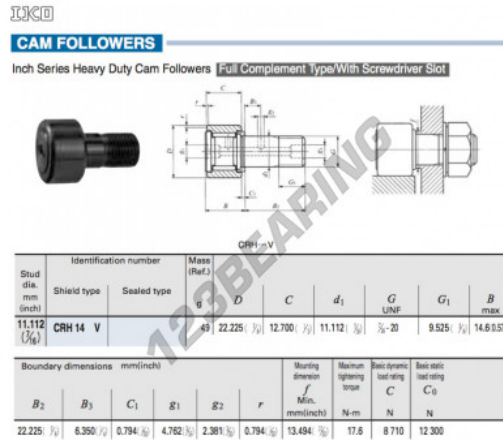

Cam follower CRH14-V-IKO - CRH14-V-IKO

<https://www.123bearing.eu/bearing-housing/deep-groove-bearing/cam-follower/crh14-v-iko>

PRODUCT FEATURES

Brand	IKO
N° Ean13	3616060464460
Inside diameter	11.112 mm
Outside diameter	22.225 mm
Thickness	12.7 mm
Weight	49 g
Packaging	1