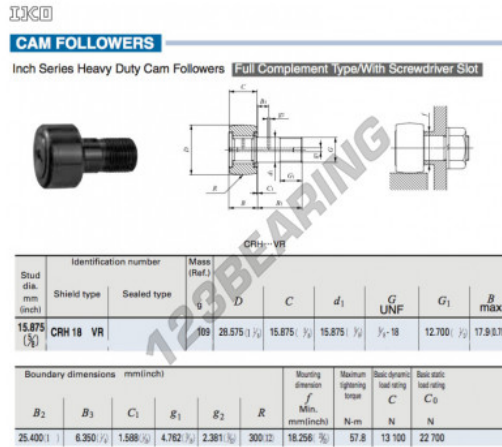

Cam follower CRH18-VR-IKO - CRH18-VR-IKO

<https://www.123bearing.eu/bearing-housing/deep-groove-bearing/cam-follower/crh18-vr-iko>

PRODUCT FEATURES

Brand	IKO
N° Ean13	3663952463216
Inside diameter	15.875 mm
Outside diameter	28.575 mm
Thickness	15.875 mm
Weight	109 g
Packaging	1