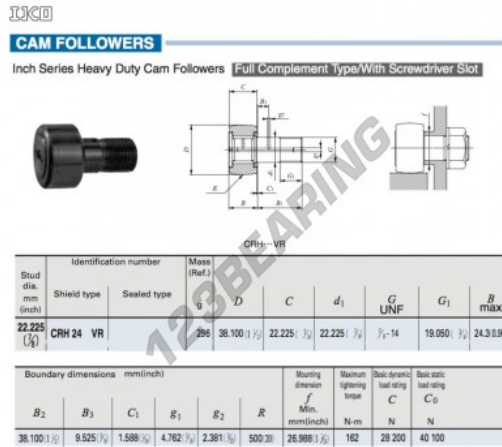

Cam follower CRH24-VR-IKO - CRH24-VR-IKO

<https://www.123bearing.eu/bearing-housing/deep-groove-bearing/cam-follower/crh24-vr-iko>

PRODUCT FEATURES

Brand	IKO
N° Ean13	3663952463452
Inside diameter	22.225 mm
Outside diameter	38.1 mm
Thickness	22.225 mm
Weight	296 g
Packaging	1