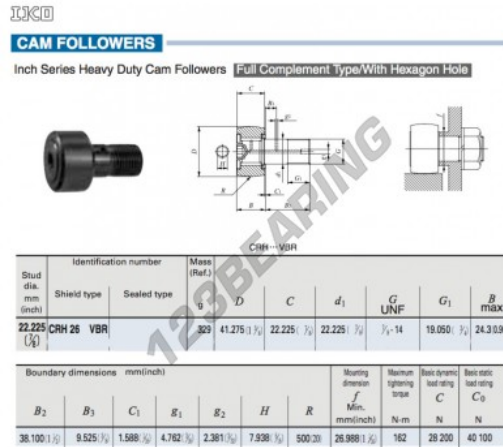

Cam follower CRH26-VBR-IKO - CRH26-VBR-IKO

<https://www.123bearing.eu/bearing-housing/deep-groove-bearing/cam-follower/crh26-vbr-iko>

PRODUCT FEATURES

Brand	IKO
N° Ean13	3663952463506
Inside diameter	22.225 mm
Outside diameter	41.275 mm
Thickness	22.225 mm
Weight	329 g
Packaging	1