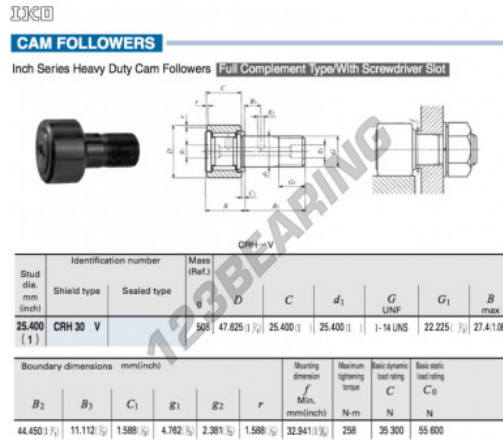

Cam follower CRH30-V-IKO - CRH30-V-IKO

<https://www.123bearing.eu/bearing-housing/deep-groove-bearing/cam-follower/crh30-v-iko>

PRODUCT FEATURES

Brand	IKO
N° Ean13	3616060464729
Inside diameter	25.4 mm
Outside diameter	47.625 mm
Thickness	25.4 mm
Weight	508 g
Packaging	1