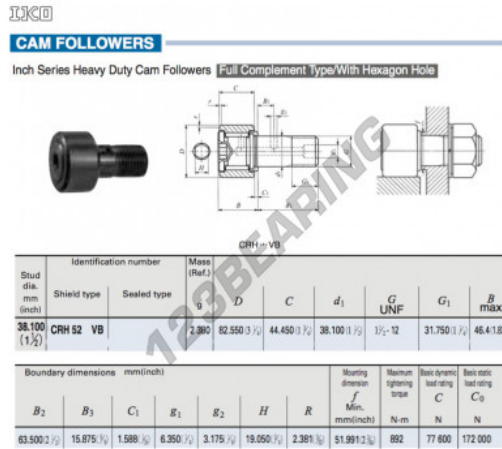

Cam follower CRH52-VB-IKO - CRH52-VB-IKO

<https://www.123bearing.eu/bearing-housing/deep-groove-bearing/cam-follower/crh52-vb-iko>

PRODUCT FEATURES

Brand	IKO
N° Ean13	3616060464866
Inside diameter	38.1 mm
Outside diameter	82.55 mm
Thickness	44.5 mm
Weight	2380 g
Packaging	1