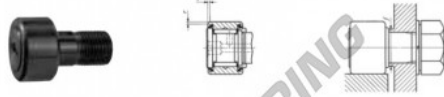

Cam follower CRH52-VUU-IKO - CRH52-VUU-IKO

<https://www.123bearing.eu/bearing-housing/deep-groove-bearing/cam-follower/crh52-vuu-iko>

IKO

CAM FOLLOWERS

Inch Series Heavy Duty Cam Followers Full Complement Type/With Screwdriver Slot

CRH-VUU

Stud dia. mm (inch)	Identification number		Mass (Ref.) g	D	C	d ₁	G LINE	G ₁	B max
	Shield type	Sealed type							
38.100 (1 1/2)	CRH 52	VUU	2.380	82.550 (3 1/4)	44.450 (1 3/4)	38.100 (1 1/2)	1/12	31.750 (1 1/4)	46.410
Boundary dimensions mm(inch)				Mounting dimension f mm(inch)	Maximum operating temp C	Basic dynamic load rating C ₁₀	Basic static load rating C ₀		
B ₂	B ₃	C ₁	S ₁					S ₂	r
63.500 (2 1/2)	15.875 (5/8)	1.588 (5/16)	6.350 (1/4)	3.175 (1/8)	2.381 (3/16)	51.991 (2 1/4)	892	77 600	172 000

PRODUCT FEATURES

Brand	IKO
N° Ean13	3616060464873
Inside diameter	38.1 mm
Outside diameter	82.55 mm
Thickness	44.5 mm
Weight	2380 g
Packaging	1

contact@123bearing.eu

+33 359 36 04 90

CRT4 de Lesquin 60 Rue Du Haut De Sainghin 59273 Fretin FRANCE