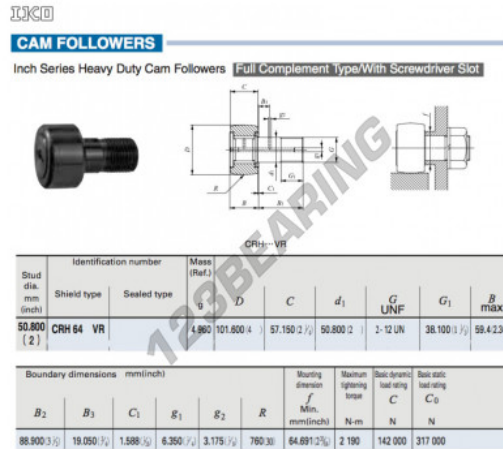

Cam follower CRH64-VR-IKO - CRH64-VR-IKO

<https://www.123bearing.eu/bearing-housing/deep-groove-bearing/cam-follower/crh64-vr-iko>

PRODUCT FEATURES

Brand	IKO
N° Ean13	3663952464367
Inside diameter	50.8 mm
Inside diameter	2" inch
Outside diameter	101.6 mm
Outside diameter	4" inch
Thickness	57.15 mm
Thickness	2 1/4" inch
Weight	4960 g
Packaging	1