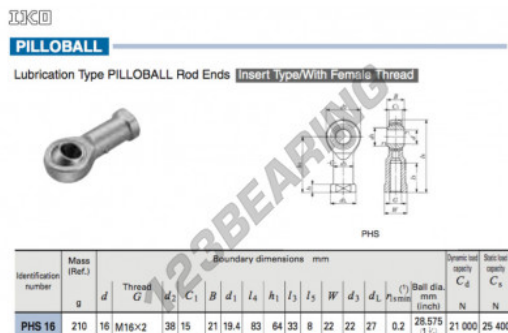

## PHS Rod end PHS16-IKO - PHS16-IKO

<https://www.123bearing.eu/bearing-housing/rod-end/phs/phs16-iko>

### PRODUCT FEATURES

Brand	IKO
N° Ean13	3663952464664
Inside diameter	16 mm
Outside diameter	38 mm
Thickness	15 mm
Type	PHS
Weight	210 g
Packaging	1

[contact@123bearing.eu](mailto:contact@123bearing.eu)