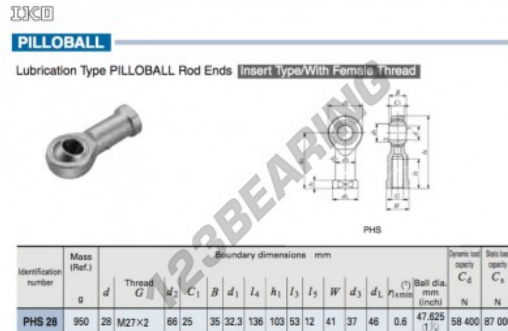

GE Rod end PHS28-IKO - PHS28-IKO

<https://www.123bearing.eu/bearing-housing/rod-end/ge/phs28-iko>

PRODUCT FEATURES

Brand	IKO
N° Ean13	3616060465023
Inside diameter	28 mm
Outside diameter	66 mm
Thickness	25 mm
Type	GE
Weight	950 g
Lubrication	with
Packaging	1