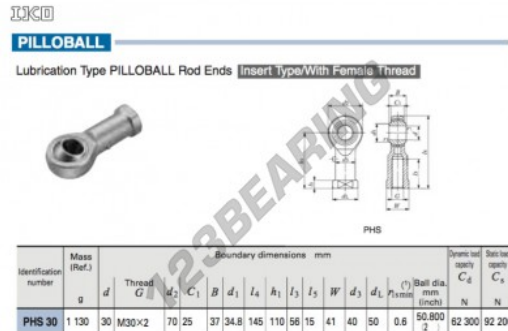

GE Rod end PHS30-IKO - PHS30-IKO

<https://www.123bearing.eu/bearing-housing/rod-end/ge/phs30-iko>

PRODUCT FEATURES

Brand	IKO
N° Ean13	3616060465030
Inside diameter	30 mm
Outside diameter	70 mm
Thickness	25 mm
Type	GE
Weight	1130 g
Lubrication	with
Packaging	1