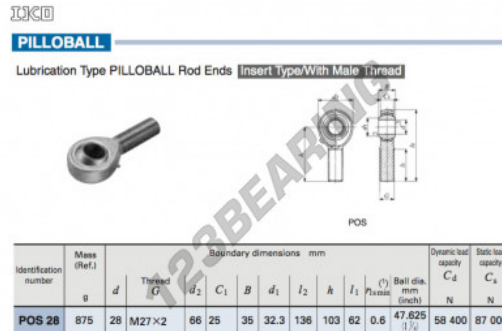

## GE Rod end POS28-IKO - POS28-IKO

<https://www.123bearing.eu/bearing-housing/rod-end/ge/pos28-iko>

### PRODUCT FEATURES

Brand	IKO
N° Ean13	3616060465054
Inside diameter	28 mm
Outside diameter	66 mm
Thickness	25 mm
Type	GE
Weight	875 g
Thread	Right-hand thread
Lubrication	with
Packaging	1

[contact@123bearing.eu](mailto:contact@123bearing.eu)