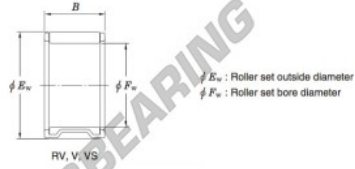

Needle roller bearing RV253232-JTEKT - RV253232-KOYO

<https://www.123bearing.eu/bearing-housing/needle-roller-bearing/needle/rv253232-koyo>

Needle roller and cage assemblies Koyo

Boundary dimensions (mm)			Basic load ratings (kN)		Limiting speeds (min ⁻¹)	Bearing No.	Special series (Cage)	[Outer] Mass (g)
F_w	E_w	B	C_r	C_{10}	Oil lub.			
25	32	32	39.6	62.0	18 000	RV253232	—	49

PRODUCT FEATURES

Brand	JTEKT
N° Ean13	3663952466866
Inside diameter	25 mm
Outside diameter	32 mm
Thickness	32 mm
Weight	49 g
Packaging	1

contact@123bearing.eu

+33 359 36 04 90

CRT4 de Lesquin 60 Rue Du Haut De Sainghin 59273 Fretin FRANCE