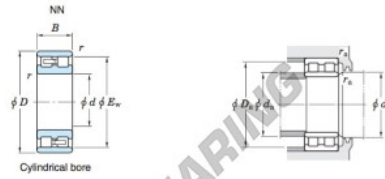

### Double-row cylindrical roller bearings Koyo

Boundary dimensions (mm)				Basic load ratings (kN)			Limiting speeds (min <sup>-1</sup> )		Bearing No.	
d	D	B	r	F <sub>w</sub>	C	C <sub>107</sub>	Grease lub.	Oil lub.	Cylindrical bore	Tapered bore
130	200	52	2	—	182	283	476	2 900	3 500	NN3026

		Mounting dimensions (mm)						(Refer.) Mass (kg)	
Cylindrical bore	Tapered bore	d <sub>a</sub>		D <sub>a</sub>		r <sub>a</sub>		Cylindrical bore	Tapered bore
		min.	max.	min.	max.	min.	max.		
		139	—	—	191	183	2	5.94	5.76

## PRODUCT FEATURES

Brand	JTEKT
N° Ean13	4549250245763
Inside diameter	130 mm
Outside diameter	200 mm
Thickness	52 mm
Weight	5940 g
Packaging	1

[contact@123bearing.eu](mailto:contact@123bearing.eu)

+33 359 36 04 90