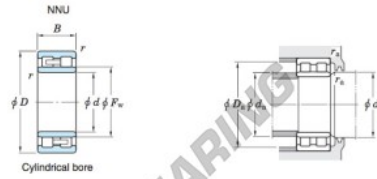

Roller bearing NNU4944-JTEKT - NNU4944-KOYO

<https://www.123bearing.eu/bearing-housing/roller-bearing/roller/nnu4944-koyo>

Double-row cylindrical roller bearings Koyo

Boundary dimensions (mm)				Basic load ratings (kN)			Limiting speeds (min ⁻¹)		Bearing No.		
d	D	B	r	F _w	E ₀	C ₀	C ₀₇	Grease lub.	Oil lub.	Cylindrical bore	Tapered bore
220	300	80	2.1	244	—	501	1 220	1 700	2 000		

Mounting dimensions (mm)		Refer. Mass (kg)	
min.	max.	Cylindrical bore	Tapered bore
231	241	16.7	16.0

PRODUCT FEATURES

Brand	JTEKT
N° Ean13	3663952473437
Inside diameter	220 mm
Outside diameter	300 mm
Thickness	80 mm
Weight	16700 g
Packaging	1