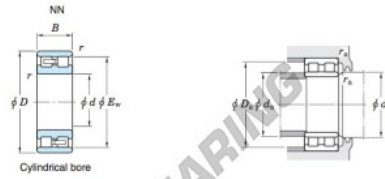

Roller bearing NN3044-JTEKT - NN3044-KOYO

<https://www.123bearing.eu/bearing-housing/roller-bearing/roller/nn3044-koyo>

Double-row cylindrical roller bearings Koyo

Boundary dimensions (mm)				Basic load ratings (kN)			Limiting speeds (min ⁻¹)		Bearing No.	
d	D	B	r	F _w	C	C ₁₀₇	Grease lub.	Oil lub.	Cylindrical bore	Tapered bore
220	340	90	3	—	310	752	1 600	1 900	NN	NN3044

		Mounting dimensions (mm)					(Refer.) Mass (kg)	
Cylindrical bore	Tapered bore	d _a		D _a		r _a	Cylindrical bore	Tapered bore
		min.	max.	min.	max.			
		233	—	—	327	313	29.3	28.4

PRODUCT FEATURES

Brand	JTEKT
N° Ean13	3663952473451
Inside diameter	220 mm
Outside diameter	340 mm
Thickness	90 mm
Weight	29300 g
Packaging	1