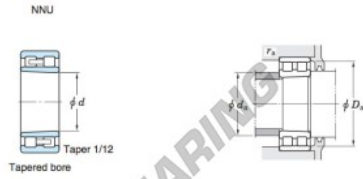

Roller bearing NNU4948K-JTEKT - NNU4948K-KOYO

<https://www.123bearing.eu/bearing-housing/roller-bearing/roller/nnu4948k-koyo>

Double-row cylindrical roller bearings Koyo

Boundary dimensions (mm)				Basic load ratings (kN)			Limiting speeds (min ⁻¹)		Bearing No.		
d	D	B	r _{min}	F _w	E _a	C	C ₁₀₇	Grease lub.	Oil lub.	Cylindrical bore	Tapered bore
240	320	80	2.1	263		588	1340	1800	1900		

Mounting dimensions (mm)		Cylindrical bore		Tapered bore		Refer. Mass (kg)	
d _a	r _s	min.	max.	min.	max.	Cylindrical bore	Tapered bore
251	260	269	309	—	2	18.0	17.2

PRODUCT FEATURES

Brand	JTEKT
N° Ean13	3663952473482
Inside diameter	240 mm
Outside diameter	320 mm
Thickness	80 mm
Weight	17200 g
Packaging	1