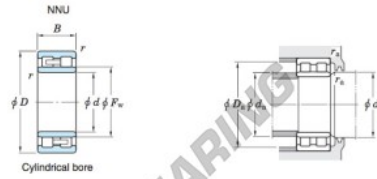

Roller bearing NNU4956-JTEKT - NNU4956-KOYO

<https://www.123bearing.eu/bearing-housing/roller-bearing/roller/nnu4956-koyo>

Double-row cylindrical roller bearings Koyo

Boundary dimensions (mm)				Basic load ratings (kN)			Limiting speeds (min ⁻¹)		Bearing No.	
d	D	B	r	F _w	E _a	C	C ₁₀₇	Grease lub.	Oil lub.	NN Cylindrical bore Tapered bore
280	380	100	2.1	308	—	976	2 200	1 300	1 500	

Mounting dimensions (mm)		Cylindrical bore		Tapered bore		Refer. Mass (kg)	
d _a	D _a	min.	max.	min.	max.	Cylindrical bore	Tapered bore
291	305	316	369	—	2	33.1	31.6

PRODUCT FEATURES

Brand	JTEKT
N° Ean13	3663952473949
Inside diameter	280 mm
Outside diameter	380 mm
Thickness	100 mm
Weight	33100 g
Packaging	1