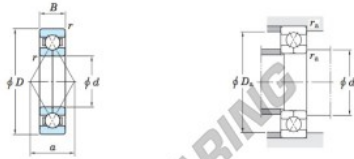

Deep groove ball bearing single row 6304BI-JTEKT - 6304BI-KOYO

<https://www.123bearing.eu/bearing-housing/deep-groove-bearing/single-row/6304bi-koyo>

Four-point contact ball bearings ————— Koyo

Boundary dimensions (mm)				Basic load ratings (kN)		Limiting speeds (min ⁻¹)		Bearing No.	Load center spread (mm) a
d	D	B	r min.	C _r	C _{0r}	Grease lub.	Oil lub.		
20	52	15	1.1	27.4	18.1	11 000	15 000	6304BI	25.2

Mounting dimensions (mm)			(Refer.)
d _a min.	D _a max.	r _a max.	Mass (kg)
27.0	45	1	0.179

PRODUCT FEATURES

Brand	JTEKT
N° Ean13	3663952474243
Inside diameter	20 mm
Outside diameter	52 mm
Thickness	15 mm
Weight	179 g
Packaging	1