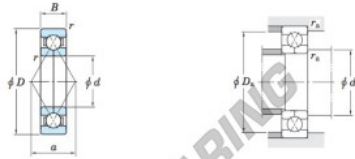

Deep groove ball bearing single row 6205BI-JTEKT - 6205BI-KOYO

<https://www.123bearing.eu/bearing-housing/deep-groove-bearing/single-row/6205bi-koyo>

Four-point contact ball bearings ————— Koyo

Boundary dimensions (mm)				Basic load ratings (kN)		Limiting speeds (min ⁻¹)		Bearing No.	Load center spread (mm) a
d	D	B	r min.	C _r	C _{0r}	Grease lub.	Oil lub.		
25	52	15	1	26.7	18.8	10 000	14 000	6205BI	27.0

Mounting dimensions (mm)			(Refer.) Mass (kg)
d _s min.	D _s max.	r _s max.	
30.5	46.5	1	0.156

PRODUCT FEATURES

Brand	JTEKT
N° Ean13	3663952474250
Inside diameter	25 mm
Outside diameter	52 mm
Thickness	15 mm
Weight	156 g
Packaging	1