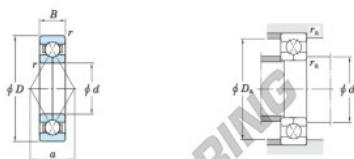

Deep groove ball bearing single row 6310BI-JTEKT - 6310BI-KOYO

<https://www.123bearing.eu/bearing-housing/deep-groove-bearing/single-row/6310bi-koyo>

Four-point contact ball bearings Koyo

Boundary dimensions (mm)				Basic load ratings (kN)		Limiting speeds (min ⁻¹)		Bearing No.	Load center spread (mm) a
d	D	B	r min.	C _r	C _{0r}	Grease lub.	Oil lub.		
50	110	27	2	103	83.7	5 000	6 900	6310BI	56.0

Mounting dimensions (mm)			(Refer.) Mass (kg)
d _s min.	D _s max.	r _s max.	
60	100	2	1.35

PRODUCT FEATURES

Brand	JTEKT
N° Ean13	3663952474366
Inside diameter	50 mm
Outside diameter	110 mm
Thickness	27 mm
Weight	1350 g
Packaging	1