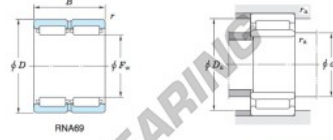

Roller bearing RNA6909-JTEKT - RNA6909-KOYO

<https://www.123bearing.eu/bearing-housing/roller-bearing/roller/rna6909-koyo>

Machined ring needle roller bearings ————— **Koyo**
F_w 29 ~ 37 mm

Without inner ring

Boundary dimensions (mm)				Basic load ratings (kN)			Limiting speeds¹⁾ (min⁻¹)		Bearing No.
F_w	d	D	B	B₁	C_r	C_{10r}	Oil lub.		Without inner ring
52	45	68	40	-	0.6	70.7	127.0	8 800	RNA6909
Mounting dimensions (mm)				Reference Mass (kg)		Reference Applicable inner ring No.			
With inner ring				d₁	D₁	r₁	Without inner ring	With inner ring	Applicable inner ring No.
				min.	max.	max.	0.334	0.495	IRM455240

PRODUCT FEATURES

Brand	JTEKT
N° Ean13	3663952483436
Inside diameter	52 mm
Outside diameter	68 mm
Thickness	40 mm
Weight	334 g
Packaging	1

contact@123bearing.eu

+33 359 36 04 90

CRT4 de Lesquin 60 Rue Du Haut De Sainghin 59273 Fretin FRANCE