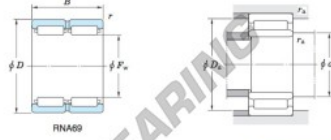

Roller bearing RNA6910-JTEKT - RNA6910-KOYO

<https://www.123bearing.eu/bearing-housing/roller-bearing/roller/rna6910-koyo>

Machined ring needle roller bearings ————— **Koyo**
F_W 29 ~ 37 mm

Without inner ring

Boundary dimensions (mm)				Basic load ratings (kN)		Limiting speeds¹⁾ (min⁻¹)		Bearing No.
F_w	d	D	B	C_r	C_{0r}	Oil lub.	Without inner ring	
58	50	72	40	74.0	140.0	7 900	RNA6910	
Mounting dimensions (mm)				[Refer.] Mass (kg)		[Refer.] Applicable inner ring No.		
With inner ring				Without inner ring	With inner ring			
	d₁	D₂	r₂	0.291	0.497	IRMS05040		
	min.	max.	max.					
	54	60	0.6					

PRODUCT FEATURES

Brand	JTEKT
N° Ean13	3663952483580
Inside diameter	58 mm
Outside diameter	72 mm
Thickness	40 mm
Weight	291 g
Packaging	1

contact@123bearing.eu

+33 359 36 04 90

CRT4 de Lesquin 60 Rue Du Haut De Sainghin 59273 Fretin FRANCE