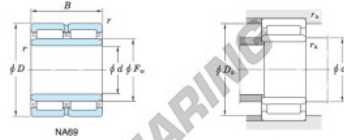

Roller bearing NA6915-JTEKT - NA6915-KOYO

<https://www.123bearing.eu/bearing-housing/roller-bearing/roller/na6915-koyo>

Machined ring needle roller bearings ————— **Koyo**
F_W 29 – 37 mm

With inner ring

Boundary dimensions (mm)					Basic load ratings (kN)		Limiting speeds¹⁾ (min⁻¹)		Bearing No.	
F_w	d	D	B	B₁	C_r	C₁₀	Oil lub.		Without inner ring	
85	75	105	54	—	135.0	283.0	5 400		—	
Mounting dimensions (mm)					(Refer.) Mass (kg)		(Refer.) Applicable inner ring No.			
With inner ring					Without inner ring	With inner ring				
NA6915					80	100	1	0.866	1.44	IRM758554

PRODUCT FEATURES

Brand	JTEKT
N° Ean13	3663952483955
Inside diameter	75 mm
Outside diameter	105 mm
Thickness	54 mm
Weight	1440 g
Packaging	1

contact@123bearing.eu

+33 359 36 04 90

CRT4 de Lesquin 60 Rue Du Haut De Sainghin 59273 Fretin FRANCE