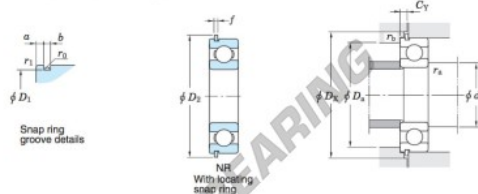

Deep groove ball bearing single row 6318-NR-JTEKT - 6318-NR-KOYO

<https://www.123bearing.eu/bearing-housing/deep-groove-bearing/single-row/6318-nr-koyo>

Single-row deep groove ball bearings ————— **Koyo** snap ring groove type locating snap ring type

Boundary dimensions (mm)				Basic load ratings (kN)			Factor		Limiting speeds (min ⁻¹)		Bearing No.		
d	D	B	r ₁	C ₁₀	C ₉₀	f ₀	Grease lub.	Oil lub.	With snap ring groove	With locating snap ring	D ₁ max.		
90	190	43	3	143	107	13.3	3 500	4 200			183.64	6318NR	

Dimensions of snap ring groove (mm)			Dimensions of locating snap ring (mm)		Mounting dimensions (mm)						(Refer.) Mass (kg)	(Refer.) Bearing No.
a	b	r ₀	D ₂	f	d ₄	D ₄	D ₂	C _γ	r ₄	r ₅		
max.	±0.15	max.	max.	±0.05	max.	max.	min.	max.	max.	max.	4.91	6318N
5.69	3.65	0.6	202.9	3.05	103	177	205	8.44	2.5	0.5		