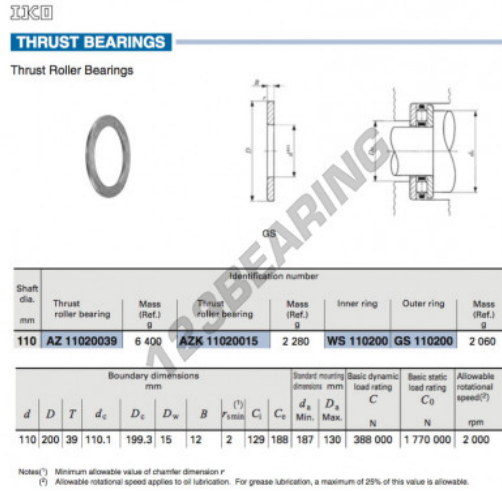

Thrust washer GS110200-IKO - GS110200-IKO

<https://www.123bearing.eu/accessories/washer/thrust-washer/gs110200-iko>

PRODUCT FEATURES

Brand	IKO
N° Ean13	3616060467010
Inside diameter	110 mm
Inside diameter	4.331" inch
Outside diameter	200 mm
Outside diameter	7.874" inch
Thickness	12 mm
Thickness	0.472" inch
Material	STEEL
Weight	2060 g
Packaging	1