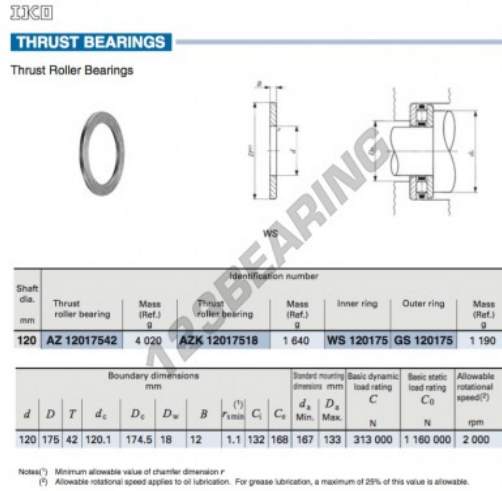

Thrust washer WS120175-IKO - WS120175-IKO

<https://www.123bearing.eu/accessories/washer/thrust-washer/ws120175-iko>

PRODUCT FEATURES

Brand	IKO
N° Ean13	3616060467027
Inside diameter	120 mm
Outside diameter	175 mm
Thickness	12 mm
Material	STEEL
Weight	1190 g
Packaging	1