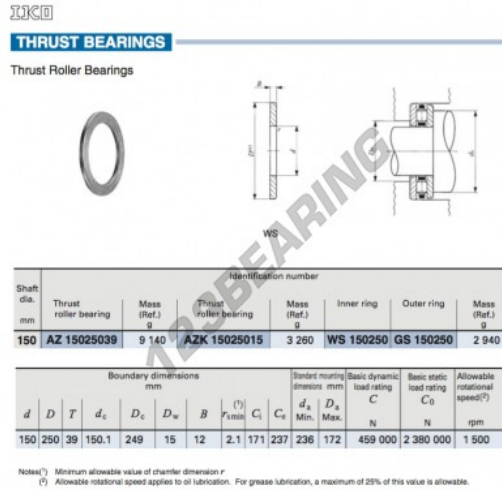

### PRODUCT FEATURES

Brand	IKO
N° Ean13	3616060467195
Inside diameter	150 mm
Outside diameter	250 mm
Thickness	12 mm
Material	STEEL
Weight	2940 g
Packaging	1

[contact@123bearing.eu](mailto:contact@123bearing.eu)