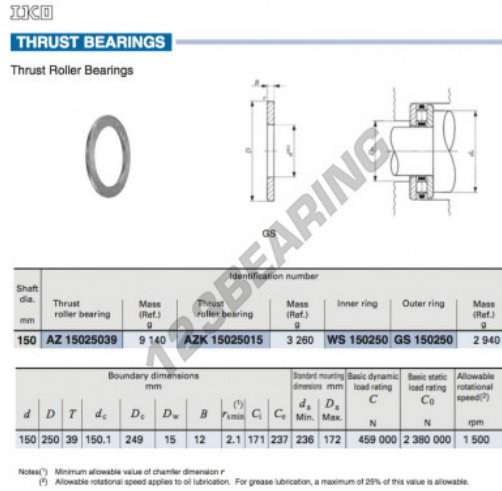

Thrust washer GS150250-IKO - GS150250-IKO

<https://www.123bearing.eu/accessories/washer/thrust-washer/gs150250-iko>

PRODUCT FEATURES

Brand	IKO
N° Ean13	3616060467201
Inside diameter	150 mm
Outside diameter	250 mm
Thickness	12 mm
Material	STEEL
Weight	2940 g
Packaging	1