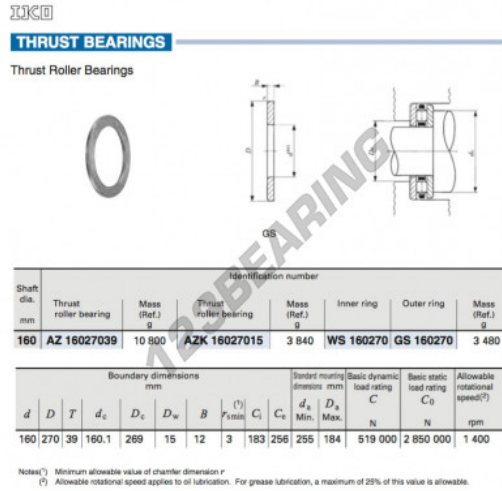

Thrust washer GS160270-IKO - GS160270-IKO

<https://www.123bearing.eu/accessories/washer/thrust-washer/gs160270-iko>

PRODUCT FEATURES

Brand	IKO
N° Ean13	3616060467249
Inside diameter	160 mm
Outside diameter	270 mm
Thickness	12 mm
Material	STEEL
Weight	3480 g
Packaging	1