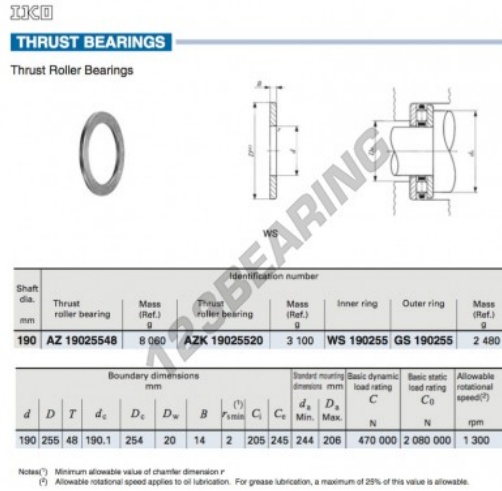

## Thrust washer WS190255-IKO - WS190255-IKO

<https://www.123bearing.eu/accessories/washer/thrust-washer/ws190255-iko>

### PRODUCT FEATURES

Brand	IKO
N° Ean13	3616060467331
Inside diameter	190 mm
Outside diameter	255 mm
Thickness	14 mm
Material	STEEL
Weight	2480 g
Packaging	1

[contact@123bearing.eu](mailto:contact@123bearing.eu)