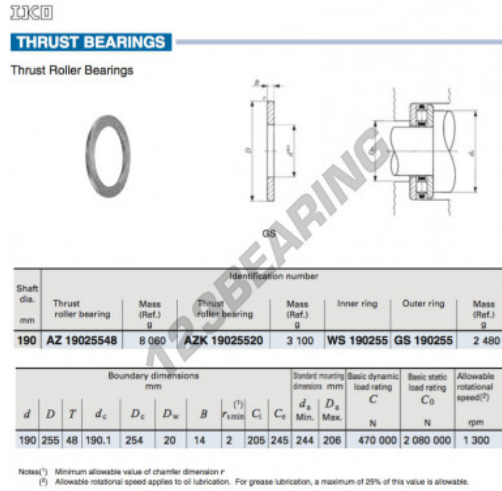

## Thrust washer GS190255-IKO - GS190255-IKO

<https://www.123bearing.eu/accessories/washer/thrust-washer/gs190255-iko>

### PRODUCT FEATURES

Brand	IKO
N° Ean13	3616060467348
Inside diameter	190 mm
Outside diameter	255 mm
Thickness	14 mm
Material	STEEL
Weight	2480 g
Packaging	1

[contact@123bearing.eu](mailto:contact@123bearing.eu)