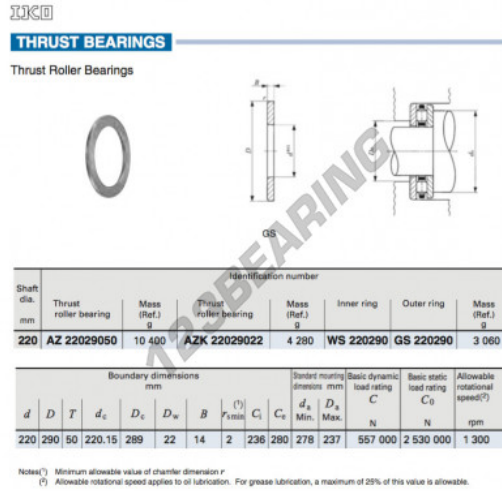

## Thrust washer GS220290-IKO - GS220290-IKO

<https://www.123bearing.eu/accessories/washer/thrust-washer/gs220290-iko>

### PRODUCT FEATURES

|                  |               |
|------------------|---------------|
| Brand            | IKO           |
| N° Ean13         | 3616060467423 |
| Inside diameter  | 220 mm        |
| Outside diameter | 290 mm        |
| Thickness        | 14 mm         |
| Material         | STEEL         |
| Weight           | 3060 g        |
| Packaging        | 1             |