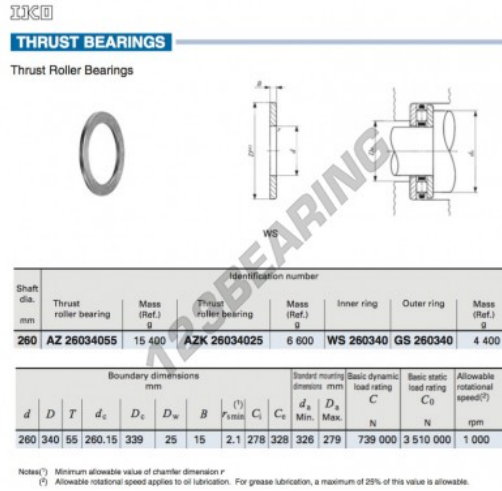

Thrust washer WS260340-IKO - WS260340-IKO

<https://www.123bearing.eu/accessories/washer/thrust-washer/ws260340-iko>

PRODUCT FEATURES

Brand	IKO
N° Ean13	3616060467492
Inside diameter	260 mm
Outside diameter	340 mm
Thickness	15 mm
Material	STEEL
Weight	4400 g
Packaging	1