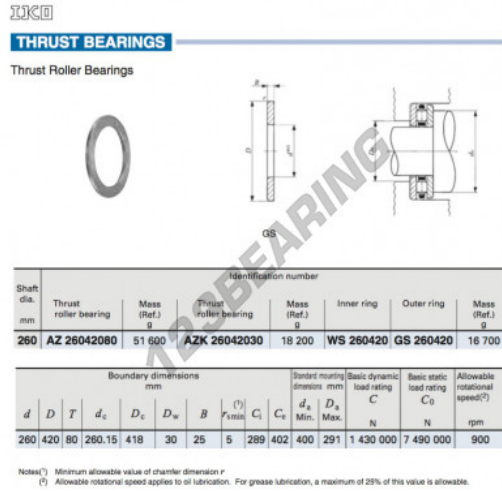

Thrust washer GS260420-IKO - GS260420-IKO

<https://www.123bearing.eu/accessories/washer/thrust-washer/gs260420-iko>

PRODUCT FEATURES

Brand	IKO
N° Ean13	3616060467522
Inside diameter	260 mm
Outside diameter	420 mm
Thickness	25 mm
Material	STEEL
Weight	16700 g
Packaging	1