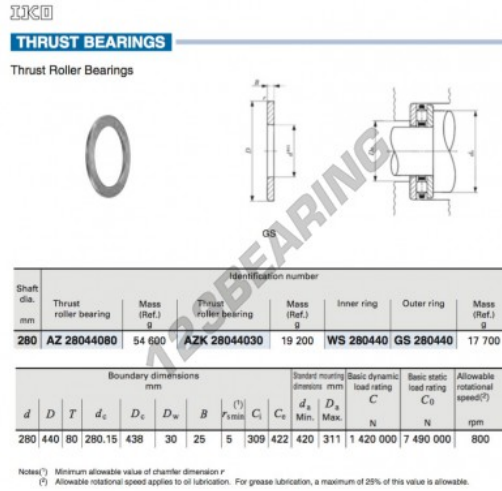

Thrust washer GS280440-IKO - GS280440-IKO

<https://www.123bearing.eu/accessories/washer/thrust-washer/gs280440-iko>

PRODUCT FEATURES

Brand	IKO
N° Ean13	3616060467546
Inside diameter	280 mm
Outside diameter	440 mm
Thickness	25 mm
Material	STEEL
Weight	17700 g
Packaging	1