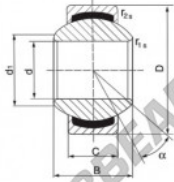

GEEW Rod end GE30-UK-DURBAL - GE30-UK-DURBAL

<https://www.123bearing.eu/bearing-housing/rod-end/geew/ge30-uk-durbal>

GE30-UK

order number	measurement [mm]					
type	B	C	d₁ min			
GE 30 UK	30	22	18			34

type	measurement [mm]		D	α [°]	load rating C₀ [N]	weight [kg]
	r₁₅ min	r₂₅ min				
GE 30 UK	0,6	0,6	47	6	166,0	0,163

PRODUCT FEATURES

Brand	DURBAL
N° Ean13	3663952502021
Inside diameter	30 mm
Outside diameter	47 mm
Thickness	18 mm
Type	GEEW
Weight	163 g
Lubrication	without
Packaging	1

contact@123bearing.eu

+33 359 36 04 90

CRT4 de Lesquin 60 Rue Du Haut De Sainghin 59273 Fretin FRANCE