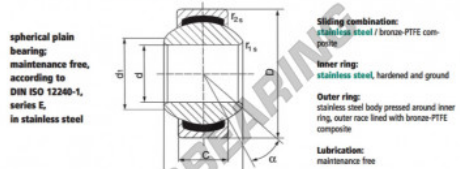

GEEW Rod end SGE8-UK-DURBAL - DSGE8-UK-DURBAL

<https://www.123bearing.eu/bearing-housing/rod-end/geew/dsge8-uk-durbal>

SGE8-UK

order number	measurement [mm]			
type	d	B	C	d₁ min
SGE 8 UK	8	16	5	10

type	r_{1s} min	measurement [mm]	D	α [°]	load rating	weight
		r_{2s} min			C₀ [kN]	[g]
SGE 8 UK	0,3	0,3	16	15	14,0	0,008

PRODUCT FEATURES

Brand	DURBAL
N° Ean13	3663952502069
Inside diameter	8 mm
Outside diameter	16 mm
Thickness	5 mm
Type	GEEW
Weight	8 g
Lubrication	without
Packaging	1

contact@123bearing.eu

+33 359 36 04 90

CRT4 de Lesquin 60 Rue Du Haut De Sainghin 59273 Fretin FRANCE