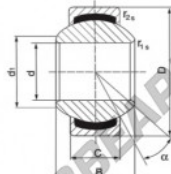

GEEW Rod end SGE30-UK-DURBAL - SGE30-UK-DURBAL

<https://www.123bearing.eu/bearing-housing/rod-end/geew/sge30-uk-durbal>

SGE30-UK

Lubrication: maintenance free

order number	d	B	measurement [mm]		C	d₁ min	
SGE 30 UK	30	22			18	34	
type	r_{1s} min	measurement [mm]		D	α [°]	load rating C₀ [kN]	weight [kg]
SGE 30 UK	0,6	0,6	47	6	166,0	0,163	

PRODUCT FEATURES

Brand	DURBAL
N° Ean13	3663952502212
Inside diameter	30 mm
Outside diameter	47 mm
Thickness	18 mm
Type	GEEW
Weight	163 g
Lubrication	without
Packaging	1

contact@123bearing.eu

+33 359 36 04 90

CRT4 de Lesquin 60 Rue Du Haut De Sainghin 59273 Fretin FRANCE