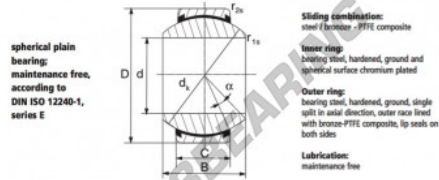

GEEW Rod end

GE80-UK-2RS-DURBAL - GE80-UK-2RS-DURBAL

<https://www.123bearing.eu/bearing-housing/rod-end/geew/ge80-uk-2rs-durbal>

GE80-UK-2RS

order number	type	measurement [mm]		C	d₁ min
GE 80 UK-2RS	80	55		45	88

type	measurement [mm]		D	α [°]	load rating C₀ [N]	weight [kg]
GE 80 UK-2RS	r_{1s} min	r_{2s} min	120	6	1140	2,310

PRODUCT FEATURES

Brand	DURBAL
N° Ean13	3663952502540
Inside diameter	80 mm
Outside diameter	120 mm
Thickness	45 mm
Type	GEEW
Weight	2310 g
Lubrication	without
Packaging	1

contact@123bearing.eu

+33 359 36 04 90

CRT4 de Lesquin 60 Rue Du Haut De Sainghin 59273 Fretin FRANCE