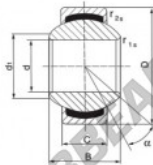

GEEW Rod end DSGE6-FW-DURBAL - DSGE6-FW-DURBAL

<https://www.123bearing.eu/bearing-housing/rod-end/geew/dsge6-fw-durbal>

DSGE6-FW

Lubrication: maintenance free

Attention: Articles have minimum quantity

order number	measurement [mm]			
type	B	C	d₁ min	
DSGE 6 FW	6	9	5	

type	measurement [mm]		D	α [°]	load rating C₀ [N]	weight [kg]
	r₁ min	r₂ min				
DSGE 6 FW	0,3	0,3	16	21	14,0	0,008

PRODUCT FEATURES

Brand	DURBAL
N° Ean13	3663952502632
Inside diameter	6 mm
Outside diameter	16 mm
Thickness	5 mm
Type	GEEW
Weight	8 g
Lubrication	without
Packaging	1

contact@123bearing.eu

+33 359 36 04 90

CRT4 de Lesquin 60 Rue Du Haut De Sainghin 59273 Fretin FRANCE