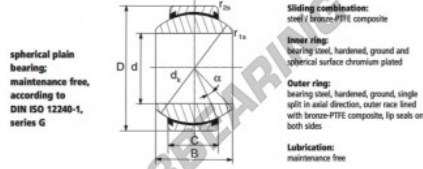

GEEW Rod end GE60-FW-2RS-DURBAL - DGE60-FW-2RS-DURBAL

<https://www.123bearing.eu/bearing-housing/rod-end/geew/dge60-fw-2rs-durbal>

GE60-FW-2RS

order number type	measurement [mm]		
	b	c	
GE 60 FW-2RS	60	63	40

type	measurement [mm]			load rating C₀ [kN]	weight [kg]
	r₁₅ min	r₂₅ min	D		
GE 60 FW-2RS	1,0	1,0	105	880	2,000

PRODUCT FEATURES

Brand	DURBAL
N° Ean13	3663952502991
Inside diameter	60 mm
Outside diameter	105 mm
Thickness	40 mm
Type	GEEW
Weight	2000 g
Lubrication	without
Packaging	1

contact@123bearing.eu

+33 359 36 04 90

CRT4 de Lesquin 60 Rue Du Haut De Sainghin 59273 Fretin FRANCE