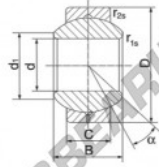

GEEW Rod end GEBJ6-S-DURBAL - GEBJ6-S-DURBAL

<https://www.123bearing.eu/bearing-housing/rod-end/geew/gebj6-s-durbal>

GEBJ6-S

Sliding combination:

steel / steel

Lubrication: lubrication required

order number type	d	measurement [mm]			d₁ min
		B	C		
GEBJ 6 S	6	9	6,75		9,0

type	measurement [mm]		D	α [°]	load rating C₀ [kN]	weight [g]
	r_{1a} min	r_{2a} min				
GEBJ 6 S	0,3	0,3	16	13	12,0	0,010

PRODUCT FEATURES

Brand	DURBAL
N° Ean13	3663952503929
Inside diameter	6 mm
Outside diameter	16 mm
Thickness	6.75 mm
Type	GEEW
Weight	10 g
Lubrication	with
Packaging	1

contact@123bearing.eu

+33 359 36 04 90

CRT4 de Lesquin 60 Rue Du Haut De Sainghin 59273 Fretin FRANCE